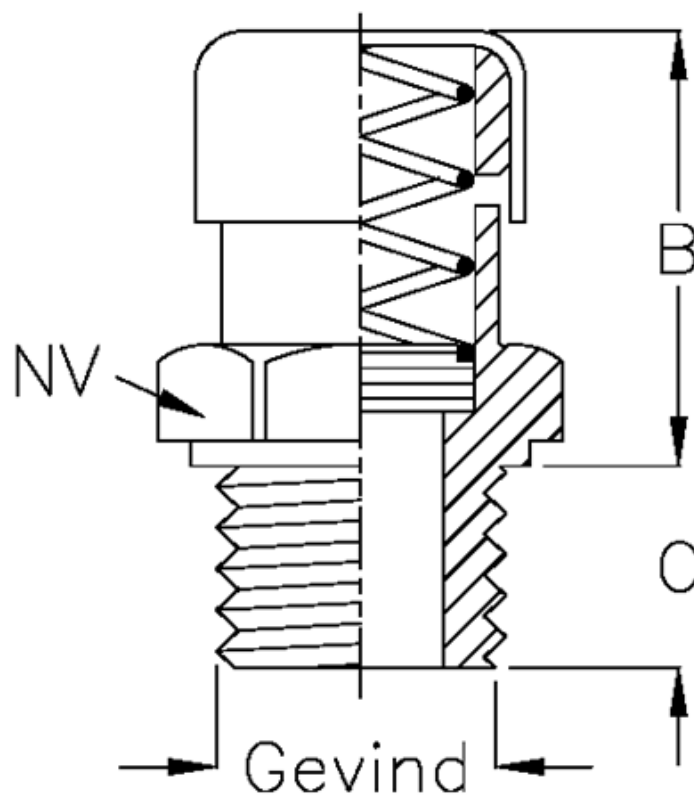

Article number: 21330682

Description: Breather plug with valve  
Type 33A M20x1,5

## Measures

B = 21

C = 10

NV = 24

Thread = M20x1,5